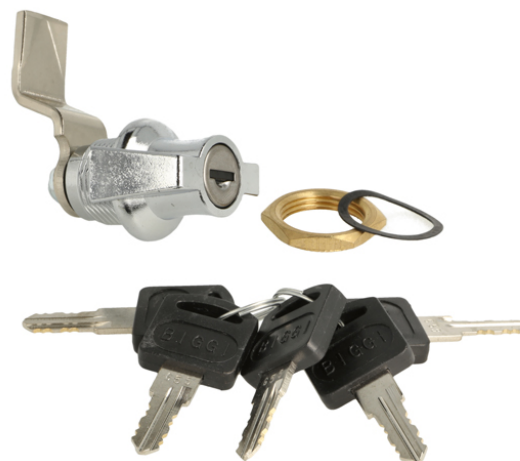

PRODUCT SHEET

Description:

Cam Lock "Biggi" $\varnothing 20 \times 18 \text{mm}$, CPL, Dust Cover + Special Grip, W/ Cranked Cam 15mm ce:45mm, W/Black Washer & Brass Hex Nut,, W/5 Car Keys W/Biggi Logo

Item number:

14.08.125-0

Units	Box	Carton	HS Code	Barcode
Pcs.	15	120	8301300000	
				5704866045247

SISO A/S

Mileparken 11
DK-2740 Skovlunde
Denmark
VAT: DK 24786013

Phone +45 45 830 900

www.siso.dk
siso@siso.dk

Danske Bank
Nytorv Branch
Copenhagen
SWIFT: DABADKKK

Account no.
4180 3112 112936
IBAN Account
DK7230003112112936